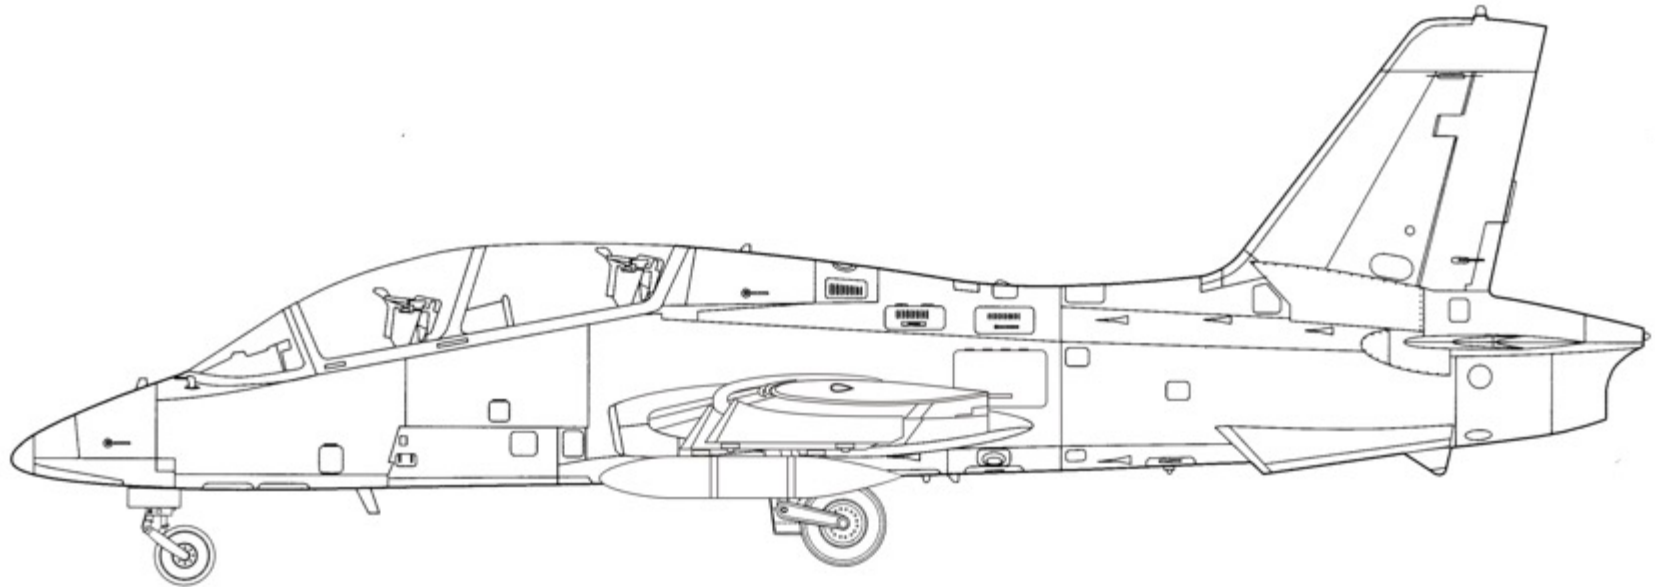

Static Documentation

MB-339 PAN

**Static documentation sample »Option 1
without cockpit pictures»**

Side View – Left Side Photo

Side View – Left Side Drawing

Front View Photo

Front View Drawing

Top View Photo

Top View Drawing

Basic Colour and Colour Scheme, Markings, Surface, Scale Details.

Silver Underwing Tanks not installed on Model

Basic Colour and Colour Scheme, Markings, Surface, Scale Details

Markings, Surface, Scale Details

Surface, Scale Details

Surface, Scale Details

Markings, Surface, Scale Details

Silver Underwing Tanks not installed on Model

Surface, Scale Details