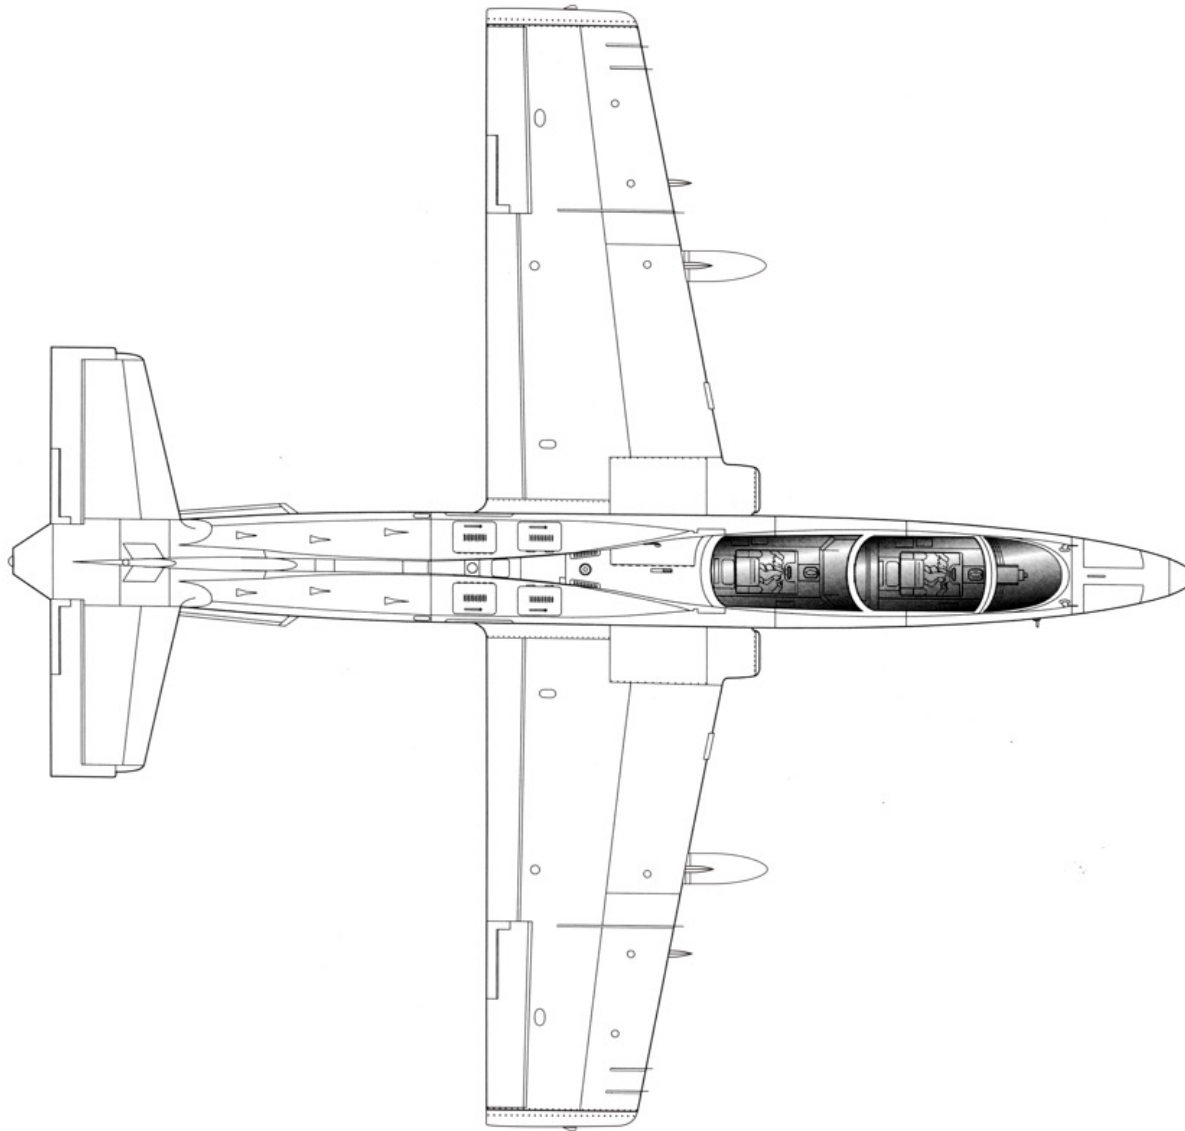

Static Documentation

MB-339 PAN

**Static documentation sample »Option 1
without cockpit pictures»**

Side View – Left Side Photo

Side View – Left Side Drawing

Front View Photo

Front View Drawing

Top View Photo

Top View Drawing

Basic Colour and Colour Scheme, Markings, Surface, Scale Details.

Silver Underwing Tanks not installed on Model

Basic Colour and Colour Scheme, Markings, Surface, Scale Details

Markings, Surface, Scale Details

Surface, Scale Details

Surface, Scale Details

Markings, Surface, Scale Details

Silver Underwing Tanks not installed on Model

Surface, Scale Details